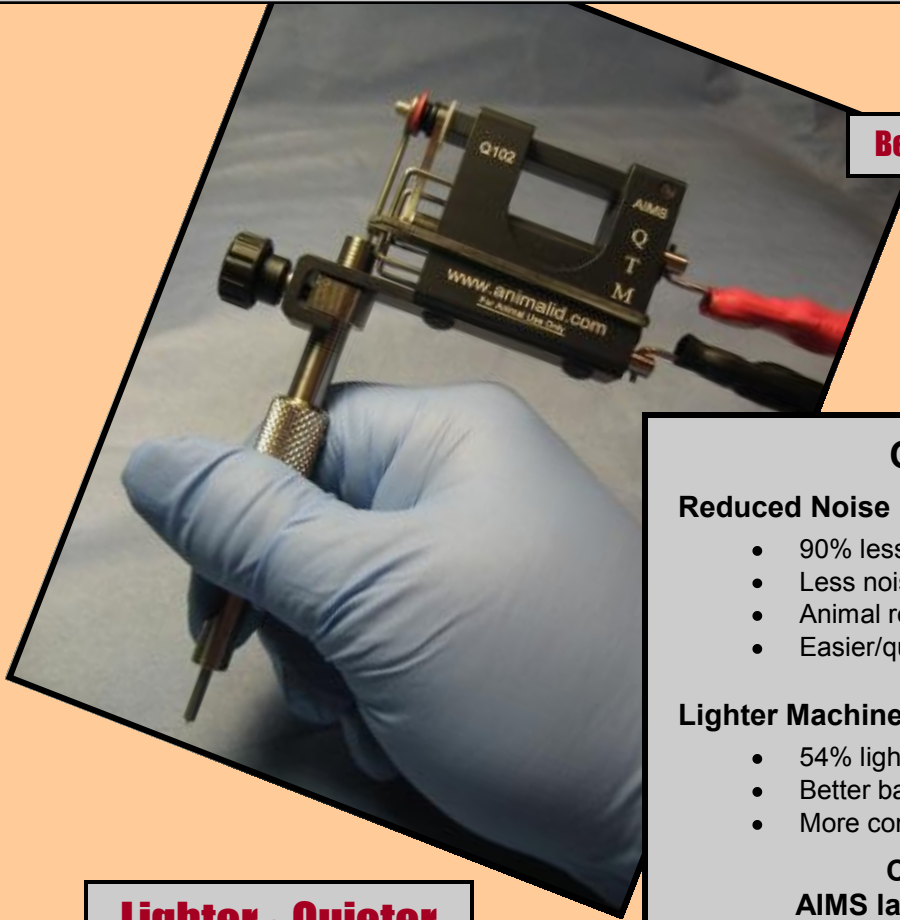

NEW

QTM

The Quiet Tattoo Machine

The NEW QTM provides performance with 90% less sound.

Quiet Lab Animal Tattoo Identification

Better Balance

Lighter & Quieter

QTM Features

Reduced Noise Level

- 90% less noise
- Less noise for animals & user = more comfort
- Animal remains calmer
- Easier/quicker tattooing

Lighter Machine

- 54% lighter
- Better balance
- More comfort = less hand fatigue

**Compatible with all
AIMS lab animal tattoo systems.**

*Add the **QTM** to your current AIMS lab animal tattoo system*

ORDER Machine Only (does not include controller/power supply, etc.)

14370134 AIMS Quiet Tattoo Machine