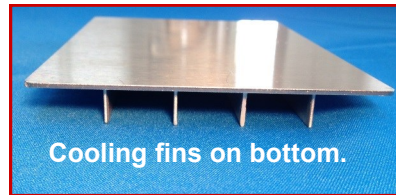

Grace Small Animal Surgery Boards

Accessories

Thermal Plate Heating Options

Electric Powered Thermal Plate, Variable Temp Controller, Single Temp Power Supply (31°C, 35°C, or 39°C), Heating Gel Pad

Variable Temp Controller
31°C, 35°C, 45°C
Cat#: **GVT2**
Use with Cat#: GETP

Single Temp Power Supply
Provides a single constant plate temp.
31°C, Cat#: **GPP1**
36°C, Cat#: **GPP2**
41°C, Cat#: **GPP3**
Use with Cat#: GETP, *NOTE: Final plate temp is dependent on room temp.*

Space Gel Heating Pad
33-34°C
Cat#: **GGP1**
Can be reactivated. Use with standard thermal plate.

DC Powered Thermal Plate
Cat#: **GETP**
Use with Cat#: GVT1, GPP1, GPP2, GPP3

Hypothermic Cooling Plate
Use with ice, 3-4°C
Cat#: **GBHP**

Accessories for Magnetic Base System

LED Light, Magnifier, Drape Holders, Limb Restraints