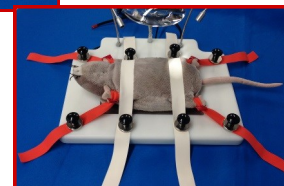

DC Powered Thermal Plate
Cat#: **GETP**
Use with Cat#: GVT1, GPP1, GPP2, GPP3

Hypothermic Cooling Plate
Use with ice, 3-4°C
Cat#: **GBHP**

Accessories for Magnetic Base System

LED Light, Magnifier, Drape Holders, Limb Restraints

Large Magnetic Drape Holders, Set of 4
Cat#: **GDHL**

Small Magnetic Drape Holders, Set of 4
Cat#: **GDHS**

Magnetic Ultra Bright LED Light
Universal input power supply
(100 - 240 VAC, 50-60 Hz)
Cat#: **GLED**

Magnetic Magnifier,
(main lens: 2.3X, inset lens: 4.0X)
Cat#: **GMAG**

Magnetic Limb Restraints, Set of 4
Cat#: **GLR1**

Thermal Drape
foil lined surgical drape
maintain proper body temp
2/pk (12"x16")
Cat#: **GBTD**