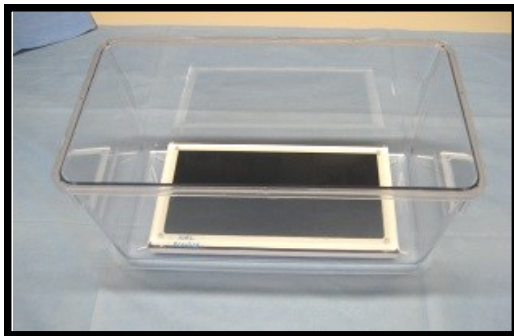

Thermo Controlled Recovery Pad

Animal Recovery Made Simple and Easy !

- Convenient size 13.5" (L) x 7.5" (w)
- 3 Space Gels for continuous heat.
- 4 Space Blankets to retain heat.
- Thermo Reflector and Turbo Heat Sink to maximize heat transfer.
- Non-skid feet for added stability.
- Fits into a standard 18 (L) x 9 (W) shoe box cage.

Ultra-Safe Thermo Regulation

- will not over heat animal
- will not burn animal
- no electricity used

Place animal on pad for recovery.

Recovery pad will provide over 2 hrs. of Thermo-Regulation.

ORDER: TCRP